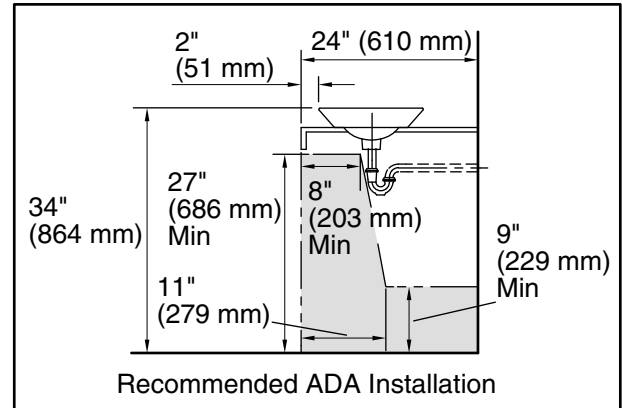

Material

- Vitreous china.

Installation

- Vessel.

Recommended Products/Accessories

- K-7114 Pop-Up Drain
- K-7129 Drain
- K-9018 P-Trap
- K-9655 Wall-Mount Vessel Bracket

Included Components

- Additional Components:
- Adjustable linkage
 - Cut-out template

Color Code Description

■ 47 Almond

Mille Fleurs™ Conical Bell®
 Above-counter/Wall-mount Bathroom Sink
K-14223-T9

Technical Information

All product dimensions are nominal.

- Bowl configuration: Single
- Installation: Vessel, Wall-mount
- Bowl area (Only): Diameter: 15-7/8" (403 mm)
Water depth: 4-1/4" (108 mm)
- Drain hole: 1-3/4" (44 mm)
- Template: 1002980-7, required, included

Notes

Install this product according to the installation instructions.

*Spout must be 5" (127 mm) long (min) for adequate clearance into the bathroom sink when installed with centerline as shown.

NOTICE: Countertop manufacturer or cutter must use the cut-out template provided with the product, or a current one provided by Kohler Co. (call 1-800-4-KOHLER). Kohler Co. is not responsible for cut-out errors when the incorrect cut-out template is used.