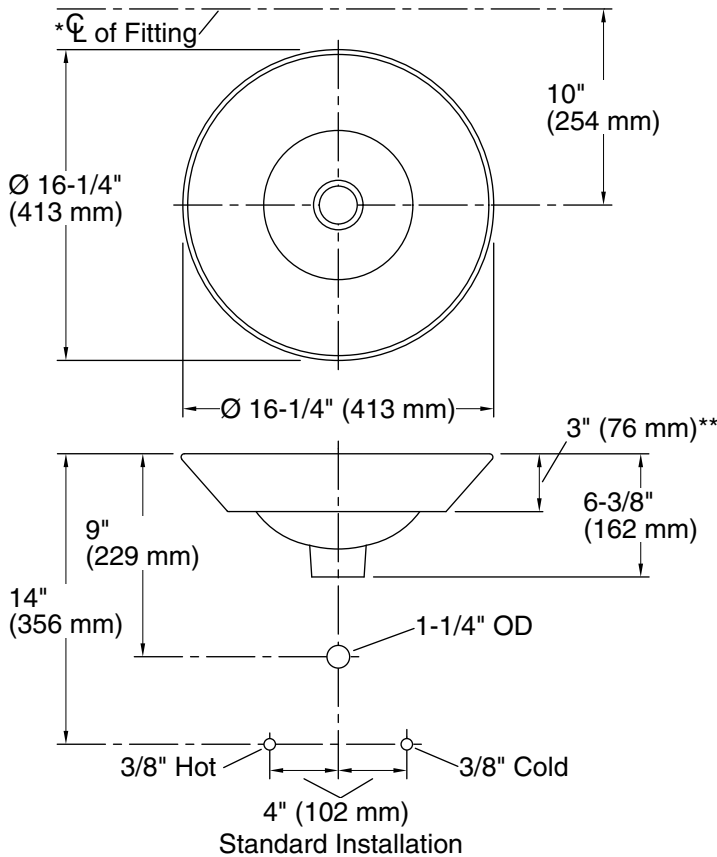

Color Code Description

■ 47 Almond

Mille Fleurs™ Conical Bell®
 Above-counter/Wall-mount Bathroom Sink
K-14223-T9

Technical Information

All product dimensions are nominal.

- Bowl configuration: Single
- Installation: Vessel, Wall-mount
- Bowl area (Only): Diameter: 15-7/8" (403 mm)
Water depth: 4-1/4" (108 mm)
- Drain hole: 1-3/4" (44 mm)
- Template: 1002980-7, required, included

Notes

Install this product according to the installation instructions.

*Spout must be 5" (127 mm) long (min) for adequate clearance into the bathroom sink when installed with centerline as shown.

NOTICE: Countertop manufacturer or cutter must use the cut-out template provided with the product, or a current one provided by Kohler Co. (call 1-800-4-KOHLER). Kohler Co. is not responsible for cut-out errors when the incorrect cut-out template is used.